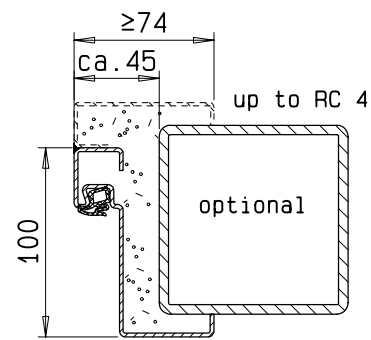

frame "ZNG 68/76", optional

frame "ZNG 58/76", optional

**System Schröders**  
 Innovation Tür und Tor  
 Gerhard-Welter-Straße 7; D-41812 Erkelenz

frame "ZG 68/76"

**single leaf steel door for burglar resistance**  
**"System Schröders ESN-1"**  
 horizontal cross-section

**System Schröders**  
 Innovation Tür und Tor  
 Gerhard-Welter-Straße 7; D-41812 Erkelenz

**single leaf steel door  
 for burglar resistance  
 "System Schröders ESN-1"  
 vertical cross-section**