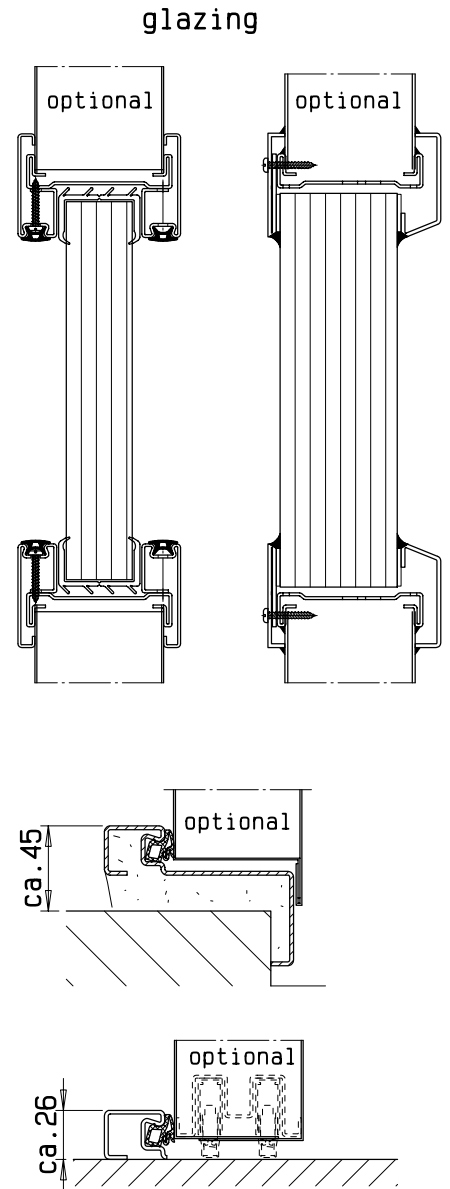

frame "ZNG 68/76", optional

frame "ZNG 58/76", optional

**System Schröders**  
 Innovation Tür und Tor  
 Gerhard-Welter-Straße 7; D-41812 Erkelenz

frame "ZG 68/76"

**single leaf steel door for burglar resistance**  
**"System Schröders ESN-1"**  
 horizontal cross-section

**System Schröders**  
 Innovation Tür und Tor  
 Gerhard-Welter-Straße 7; D-41812 Erkelenz

**single leaf steel door  
 for burglar resistance  
 "System Schröders ESN-1"  
 vertical cross-section**