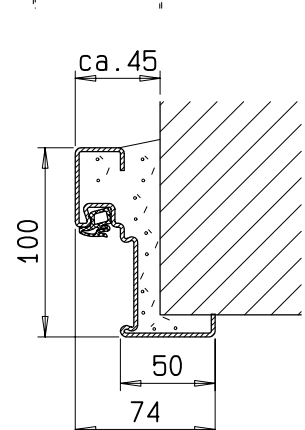

frame "ZNG 68/76", optional

frame "ZNG 58/76", optional

**System Schröders**  
 Innovation Tür und Tor  
 Gerhard-Welter-Straße 7; D-41812 Erkelenz

frame "ZG 68/76"

**single leaf steel door for burglar resistance**  
**"System Schröders ESN-1"**  
 horizontal cross-section

**System Schröders**  
 Innovation Tür und Tor  
 Gerhard-Welter-Straße 7; D-41812 Erkelenz

**single leaf steel door  
 for burglar resistance  
 "System Schröders ESN-1"  
 vertical cross-section**