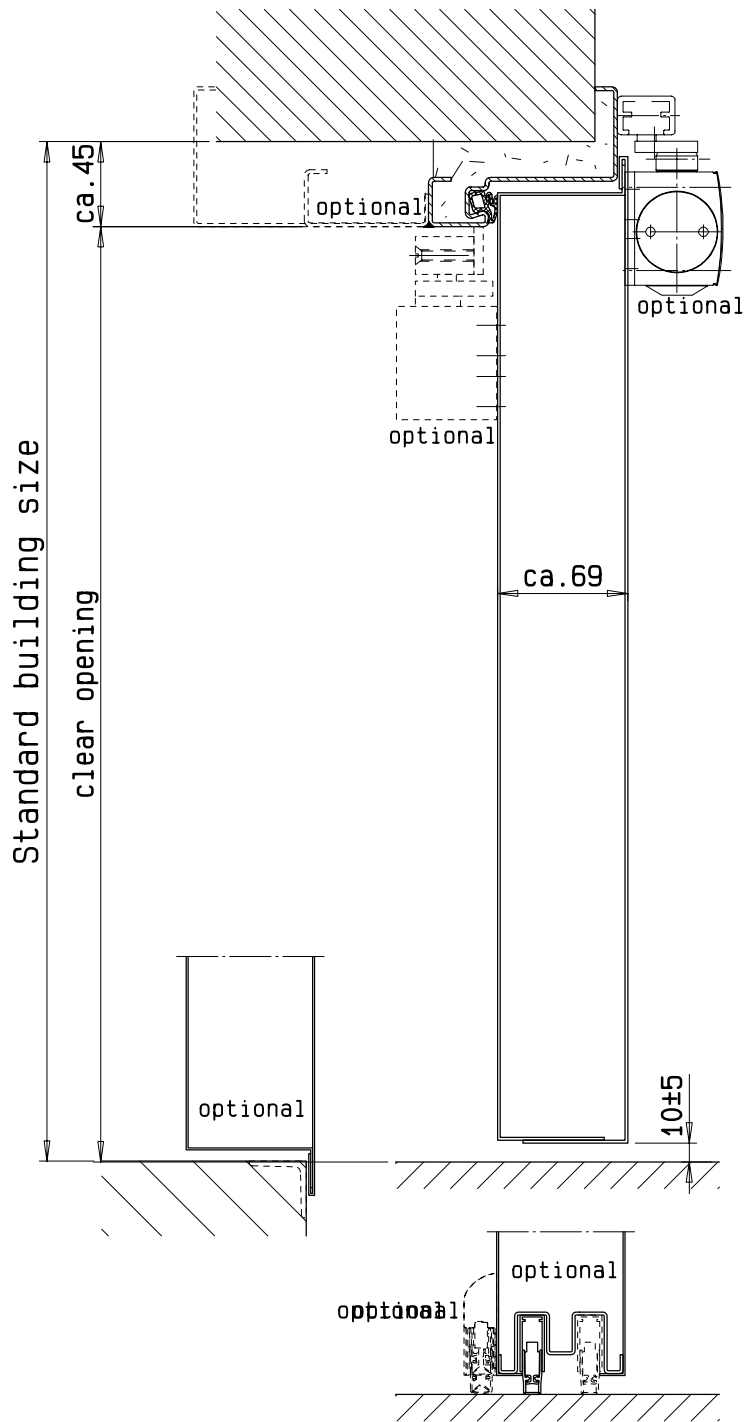

frame "ZNG 68/76", optional

frame "ZNG 58/76", optional

**System Schröders**  
 Innovation Tür und Tor  
 Gerhard-Welter-Straße 7; D-41812 Erkelenz

frame "ZG 68/76"

**single leaf steel door for burglar resistance**  
**"System Schröders ESN-1"**  
 horizontal cross-section

**System Schröders**  
 Innovation Tür und Tor  
 Gerhard-Welter-Straße 7; D-41812 Erkelenz

**single leaf steel door  
 for burglar resistance  
 "System Schröders ESN-1"  
 vertical cross-section**