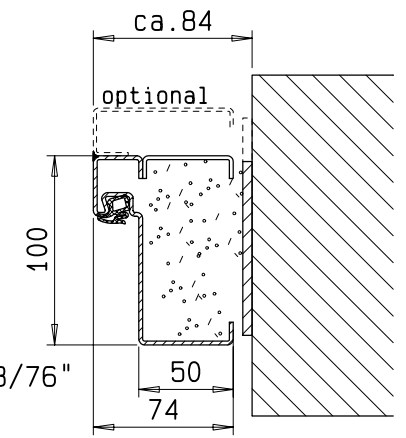

frame "ZNG 68/76", optional

frame "ZNG 58/76", optional

**System Schröders**  
 Innovation Tür und Tor  
 Gerhard-Welter-Straße 7; D-41812 Erkelenz

frame "ZG 68/76"

**single leaf steel door for burglar resistance**  
**"System Schröders ESN-1"**  
 horizontal cross-section

**System Schröders**  
 Innovation Tür und Tor  
 Gerhard-Welter-Straße 7; D-41812 Erkelenz

**single leaf steel door  
 for burglar resistance  
 "System Schröders ESN-1"  
 vertical cross-section**