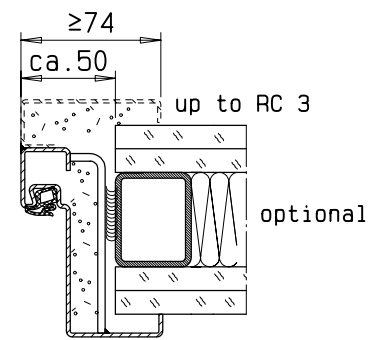

frame "ZNG 68/76", optional

frame "ZNG 58/76", optional

**System Schröders**  
 Innovation Tür und Tor  
 Gerhard-Welter-Straße 7; D-41812 Erkelenz

frame "ZG 68/76"

**single leaf steel door for burglar resistance**  
**"System Schröders ESN-1"**  
 horizontal cross-section

**System Schröders**  
 Innovation Tür und Tor  
 Gerhard-Welter-Straße 7; D-41812 Erkelenz

**single leaf steel door  
 for burglar resistance  
 "System Schröders ESN-1"  
 vertical cross-section**