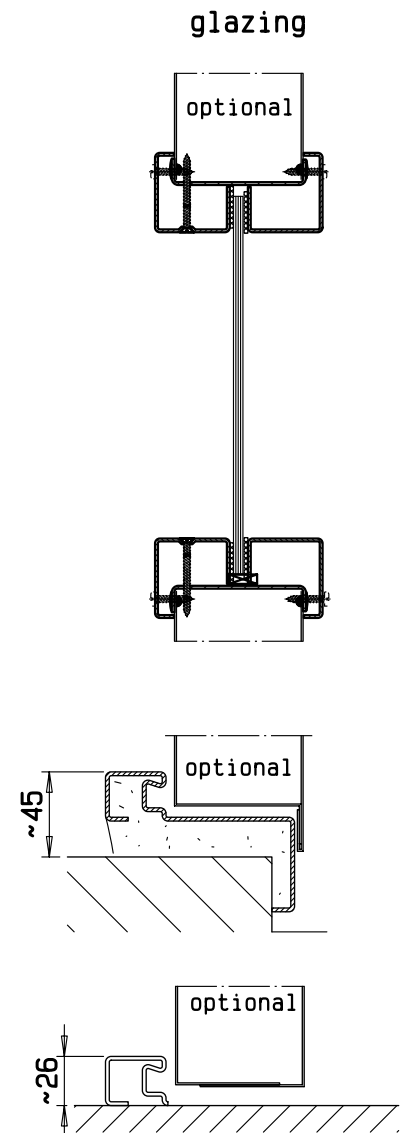

detail of glazing
see vertical cross-section

System Schröders
 Innovation Tür und Tor
 www.system-schroeders.de
 info@system-schroeders.de

double leaf steel fire door
 E240/EW60
 "System Schröders ES-2"
 horizontal cross-section

fitting details respectively frames, look at horizontal cross-section