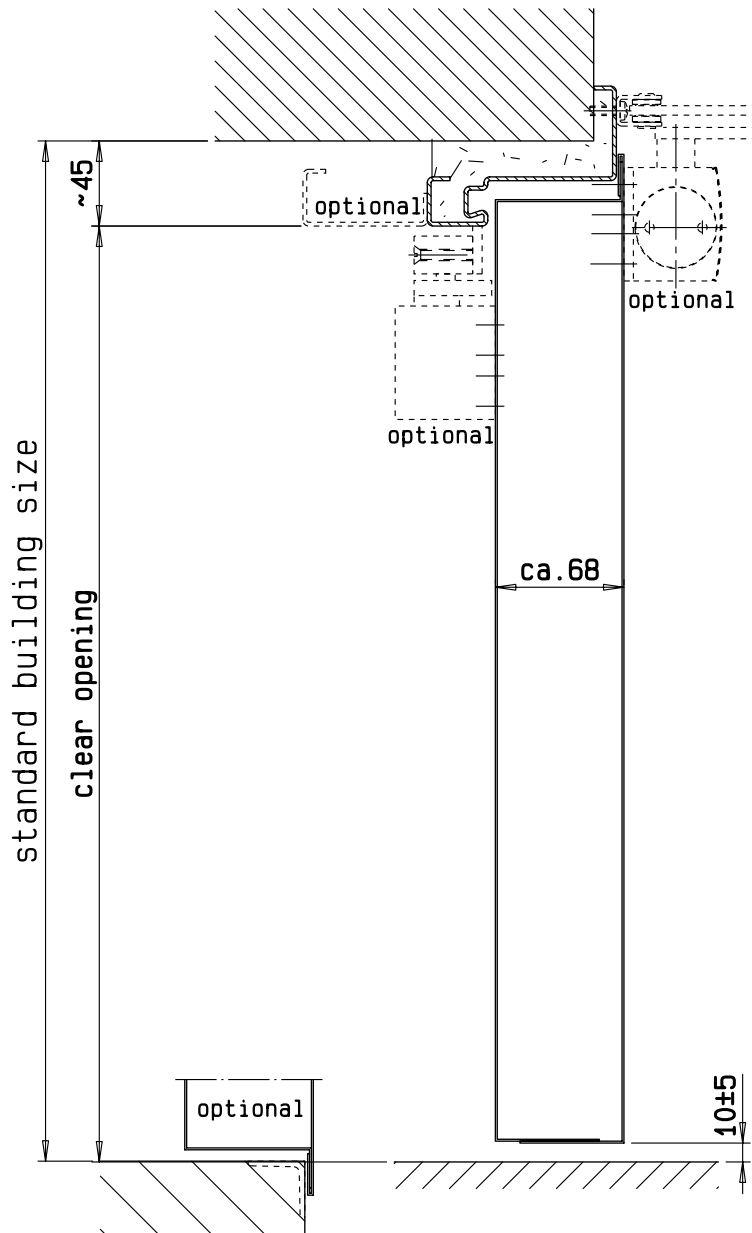

detail of glazing
see vertical cross-section

System Schröders
 Innovation Tür und Tor
 www.system-schroeders.de
 info@system-schroeders.de

double leaf steel fire door
 E240/EW60
 "System Schröders ES-2"
 horizontal cross-section

fitting details respectively frames, look at horizontal cross-section