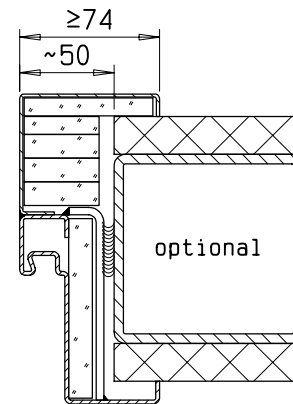

drawn: door leaf DIN left
DIN right mirror image

System Schröders
Innovation Tür und Tor

Gerhard-Welter-Straße 7; D-41812 Erkelenz

single leaf steel fire door
E180/EW60
"System Schröders ES-1"
horizontal cross-section

fitting details respectively frames, look at horizontal cross-section

 **System Schröders**
Innovation Tür und Tor

Gerhard-Welter-Straße 7; D-41812 Erkelenz

single leaf steel fire door
E180/EW60
"System Schröders ES-1"
vertical cross-section