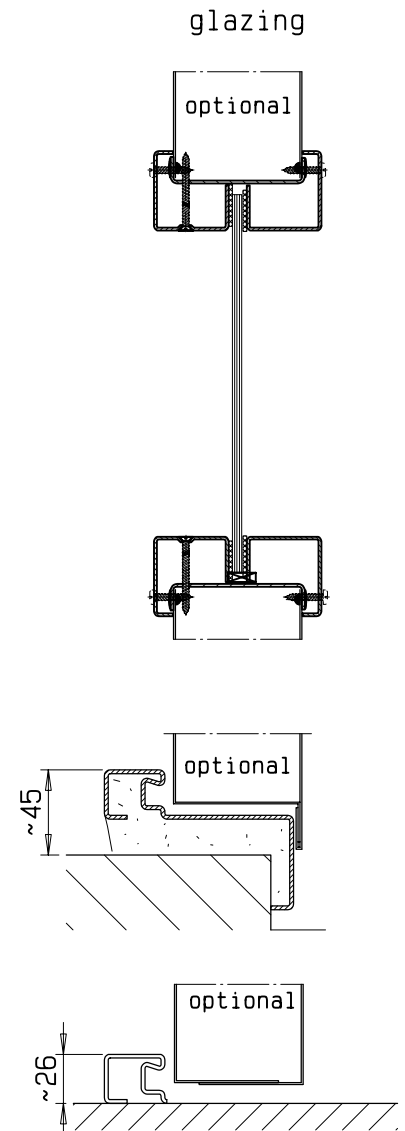

drawn: door leaf DIN left
DIN right mirror image

System Schröders
Innovation Tür und Tor

Gerhard-Welter-Straße 7; D-41812 Erkelenz

single leaf steel fire door
E180/EW60
"System Schröders ES-1"
horizontal cross-section

fitting details respectively frames, look at horizontal cross-section

 **System Schröders**
Innovation Tür und Tor

Gerhard-Welter-Straße 7; D-41812 Erkelenz

single leaf steel fire door
E180/EW60
"System Schröders ES-1"
vertical cross-section