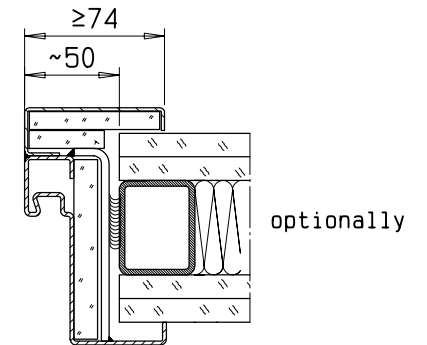

drawn: door leaf DIN left
DIN right mirror image

System Schröders
Innovation Tür und Tor

Gerhard-Welter-Straße 7; D-41812 Erkelenz

single leaf steel fire door
E180/EW60
"System Schröders ES-1"
horizontal cross-section

fitting details respectively frames, look at horizontal cross-section

 **System Schröders**
Innovation Tür und Tor

Gerhard-Welter-Straße 7; D-41812 Erkelenz

single leaf steel fire door
E180/EW60
"System Schröders ES-1"
vertical cross-section