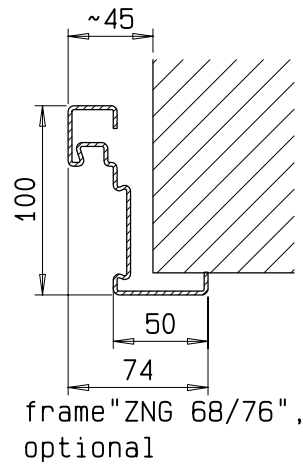

drawn: door leaf DIN left
DIN right mirror image

System Schröders
Innovation Tür und Tor

Gerhard-Welter-Straße 7; D-41812 Erkelenz

single leaf steel fire door
E180/EW60
"System Schröders ES-1"
horizontal cross-section

fitting details respectively frames, look at horizontal cross-section

 **System Schröders**
Innovation Tür und Tor

Gerhard-Welter-Straße 7; D-41812 Erkelenz

single leaf steel fire door
E180/EW60
"System Schröders ES-1"
vertical cross-section