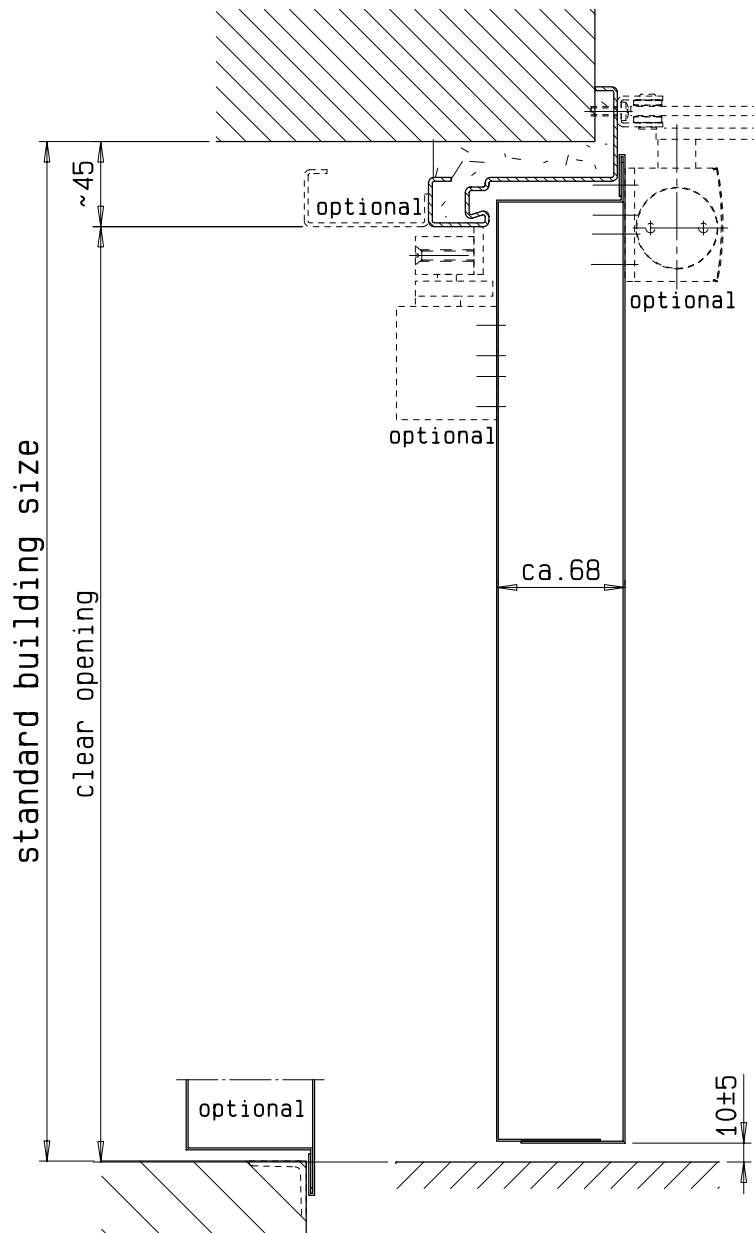

drawn: door leaf DIN left
DIN right mirror image

System Schröders
Innovation Tür und Tor

Gerhard-Welter-Straße 7; D-41812 Erkelenz

single leaf steel fire door
E180/EW60
"System Schröders ES-1"
horizontal cross-section

fitting details respectively frames, look at horizontal cross-section

 **System Schröders**
Innovation Tür und Tor

Gerhard-Welter-Straße 7; D-41812 Erkelenz

single leaf steel fire door
E180/EW60
"System Schröders ES-1"
vertical cross-section