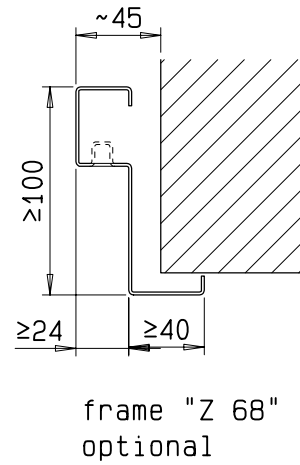

drawn: door leaf DIN left
DIN right mirror image

System Schröders
Innovation Tür und Tor

Gerhard-Welter-Straße 7; D-41812 Erkelenz

single leaf steel fire door
E180/EW60
"System Schröders ES-1"
horizontal cross-section

fitting details respectively frames, look at horizontal cross-section

 **System Schröders**
Innovation Tür und Tor

Gerhard-Welter-Straße 7; D-41812 Erkelenz

single leaf steel fire door
E180/EW60
"System Schröders ES-1"
vertical cross-section