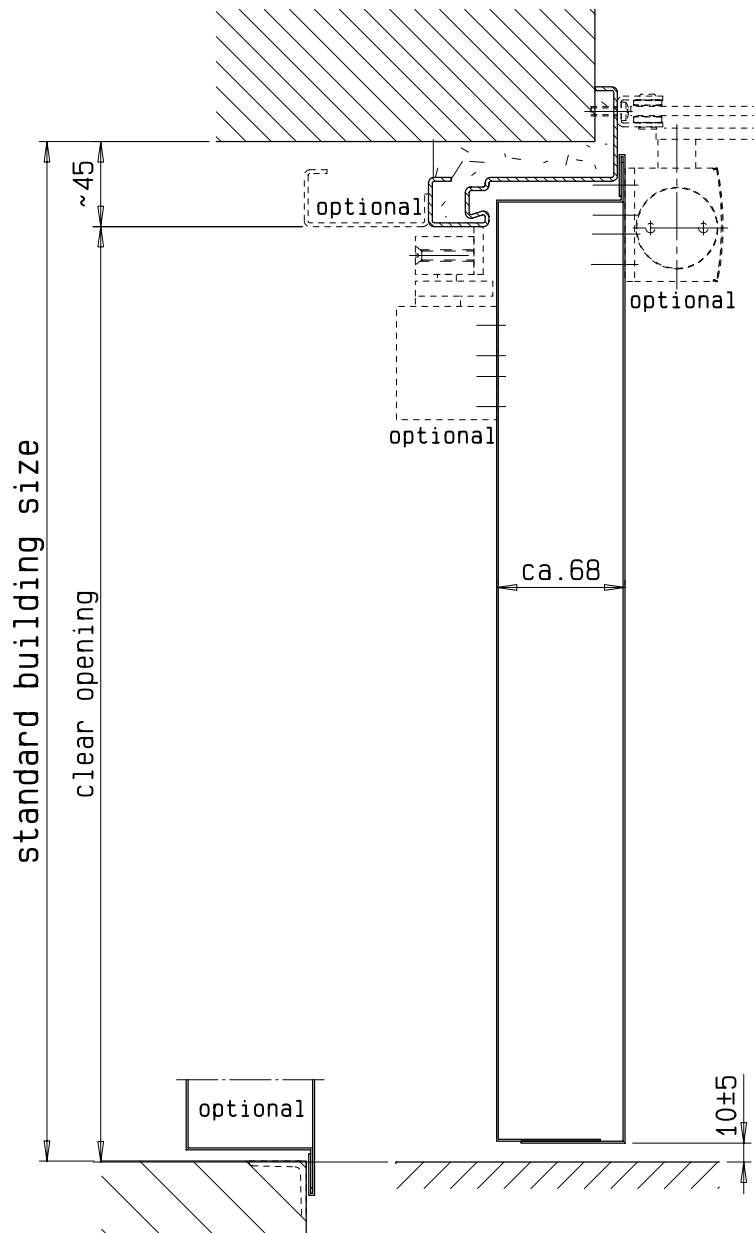

**System Schröders**  
Innovation Tür und Tor

Gerhard-Welter-Straße 7; D-41812 Erkelenz

**single leaf steel fire door**  
**E120/EW60**  
**"System Schröders ES-1"**  
horizontal cross-section

fitting details respectively frames, look at horizontal cross-section

**System Schröders**  
Innovation Tür und Tor

Gerhard-Welter-Straße 7; D-41812 Erkelenz

**single leaf steel fire door**  
**E120/EW60**  
**"System Schröders ES-1"**  
vertical cross-section