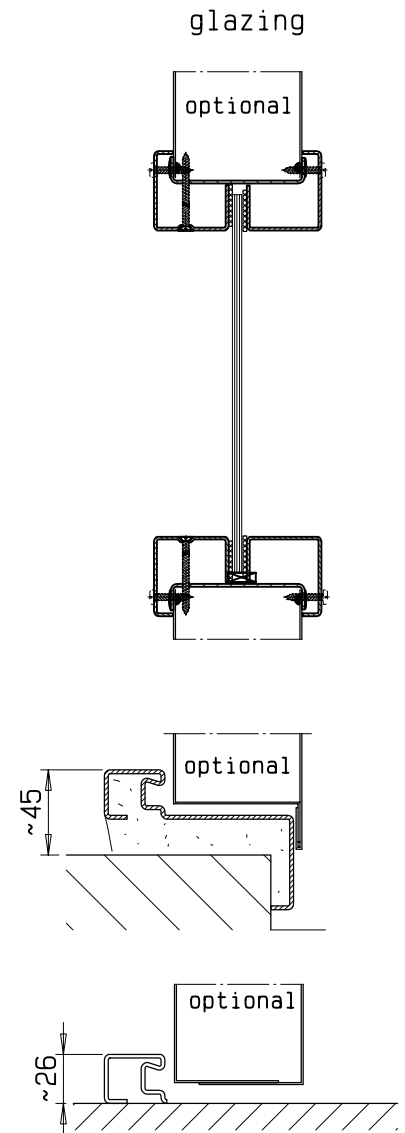

**System Schröders**  
Innovation Tür und Tor

Gerhard-Welter-Straße 7; D-41812 Erkelenz

**single leaf steel fire door**  
**E120/EW60**  
**"System Schröders ES-1"**  
horizontal cross-section

fitting details respectively frames, look at horizontal cross-section

**System Schröders**  
Innovation Tür und Tor

Gerhard-Welter-Straße 7; D-41812 Erkelenz

**single leaf steel fire door**  
**E120/EW60**  
**"System Schröders ES-1"**  
vertical cross-section